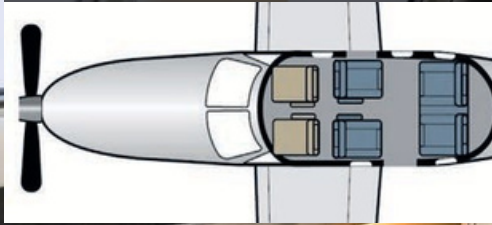

## THE PIPER M600

TURBO PROP & LIGHT JETS

Delivering a superior and discreet aircraft charter and management experience for private clients.

4 PASSENGERS  
1000NM RANGE  
4 SMALL BAGGAGE

3.9' CABIN HEIGHT  
3.2' CABIN WIDTH  
12.4' CABIN LENGTH